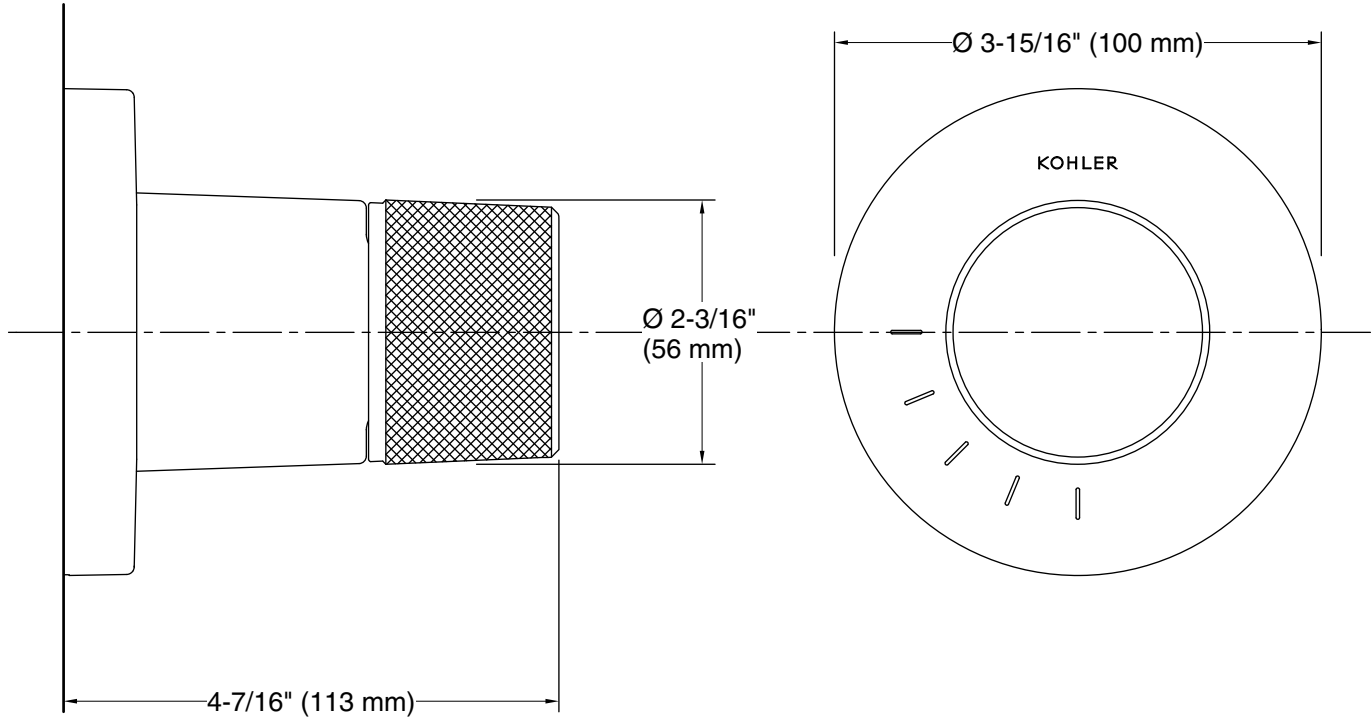

Installation

- Patented K-joint installation technology ensures consistent trim appearance, regardless of variability in valve rough-in

Codes/Standards

ASME A112.18.1/CSA B125.1

KOHLER[®] Faucet Lifetime Limited Warranty

Technical Information

All product dimensions are nominal.

Drain included: No

Notes

Install this product according to the installation instructions.